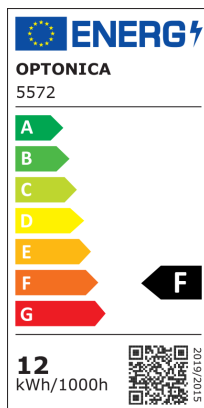

LED Пюра T5 C Ключ Свързваща се - Пластмаса

Мощност

12W

Цвят на светлината

Неутрална светлина

Stamps

RoHS

-80

12
kWh/1000h

Техническа Спецификация

Brand	Optonica	Instant On	0.1s
Product Code	TU12-A2	Material	Plastic
Socket	T5	Operating Frequency	50-60 Hz
Power	12W	Temperature	-20°C / +40°C
Energy Consumption	12 kWh/1000h	Ra ≥	80
Input voltage	AC220-240V	Life span	25 000 Hours
Flux	960lm	Color Code	845
FLUX per watt	80lm/W	LED Type	SMD
IP	20	Lumen maintenance at end of service life	70%
Dimmable	No	Size of product	870x28 mm
Correlated Color Temperature	4500K	Size of package	910x30x25 mm
Light Color	Неутрална светлина	Size of Box	925x165x195 mm
Wattage Equivalent	90W	Items per pack	1
EAN Code	3800156655720	Items per box	30
Energy Efficiency Label	F	Gross weight	0,183 kg
Beam angle	120°	Net weight	0,116 kg
Power Factor	0.9	Warranty	2 Years