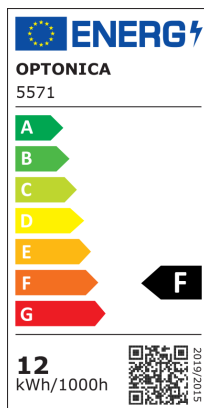

LED Пура T5 С Ключ Свързваща се - Пластмаса

Мощност

12W

Цвят на светлината

Бяла
светлина

Stamps

RoHS

-80

12
kWh/1000h

Техническа Спецификация

Brand	Optonica	Instant On	0.1s
Product Code	TU12-A2	Material	Plastic
Socket	T5	Operating Frequency	50-60 Hz
Power	12W	Temperature	-20°C / +40°C
Energy Consumption	12 kWh/1000h	Ra ≥	80
Input voltage	AC220-240V	Life span	25 000 Hours
Flux	960lm	Color Code	860
FLUX per watt	80lm/W	LED Type	SMD
IP	20	Lumen maintenance at end of service life	70%
Dimmable	No	Size of product	870x28 mm
Correlated Color Temperature	6000K	Size of package	910x30x25 mm
Light Color	Бяла светлина	Size of Box	925x165x195 mm
Wattage Equivalent	90W	Items per pack	1
EAN Code	3800156655713	Items per box	30
Energy Efficiency Label	F	Gross weight	0,183 kg
Beam angle	120°	Net weight	0,116 kg
Power Factor	0.9	Warranty	2 Years