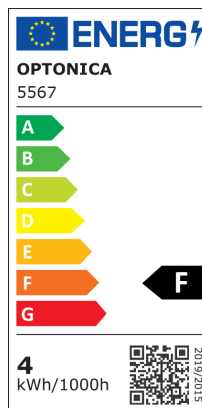

LED Пура T5 С Ключ Свързваща се - Пластмаса

Мощност

4W

Цвят на светлината

Топла
светлина

Stamps

Техническа Спецификация

Brand	Optonica	Instant On	0.1s
Product Code	TU4-A2	Material	Plastic
Socket	T5	Operating Frequency	50-60 Hz
Power	4W	Temperature	-20°C / +40°C
Energy Consumption	4 kWh/1000h	Ra ≥	80
Input voltage	AC220-240V	Life span	25 000 Hours
Flux	320 lm	Color Code	828
FLUX per watt	80lm/W	LED Type	SMD
IP	20	Lumen maintenance at end of service life	70%
Dimmable	No	Size of product	310x28 mm
Correlated Color Temperature	2700K	Size of package	330x30x25 mm
Light Color	Топла светлина	Size of Box	345x165x195 mm
Wattage Equivalent	30W	Items per pack	1
EAN Code	3800156655676	Items per box	30
Energy Efficiency Label	F	Gross weight	0,096 kg
Beam angle	120°	Net weight	0,063 kg
Power Factor	0.9	Warranty	2 Years