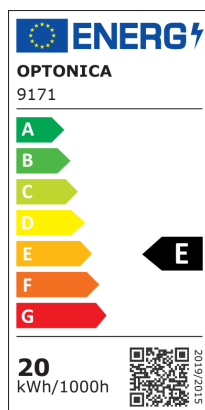

### LED Улична Лампа

Мощност

20W

Цвят на светлината

Бяла светлина

Stamps

## Техническа Спецификация

Brand	Optonica	On/Off Cycles	35 000x
Product Code	SL20-A1	Instant On	0.2s
Power	20W	Material	Aluminium
Energy Consumption	20 kWh/1000h	Operating Frequency	50-60 Hz
Input voltage	AC220-240V	Temperature	-20°C / +40°C
Flux	2000 lm	Ra ≥	70
FLUX per watt	100lm/W	Life span	25 000 Hours
IP	65	Color Code	860
Dimmable	No	Lumen maintenance at end of service life	70%
Correlated Color Temperature	6000K	Size of product	300x105x50 mm
Light Color	Бяла светлина	Items per pack	1
Wattage Equivalent	126W	Items per box	20
EAN Code	3800156691711	Protection Class	II
Energy Efficiency Label	E	Gross weight	0,780 kg
Beam angle	120°	Net weight	0,623 kg
Power Factor	0.9	Warranty	2 Years
Power LED	20W		