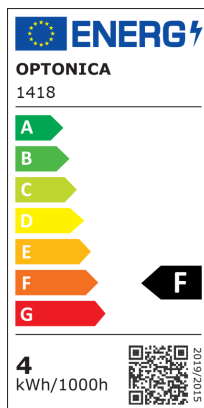

LED Филамент G45 E14 Златисто Стъкло Димируем

Мощност

4W

Цвят на светлината

Топла светлина

Stamps

RoHS

-80

4 kWh/1000h

Техническа Спецификация

Brand	Optonica	Instant On	0.1s
Product Code	SP4-A4	Operating Frequency	50-60 Hz
Socket	E14	Temperature	-20°C / +40°C
Power	4W	Ra ≥	80
Energy Consumption	4 kWh/1000h	Life span	25 000 Hours
Input voltage	AC175-265V	Color Code	826
Flux	350 lm	Lumen maintenance at end of service life	70%
FLUX per watt	88lm/W	Size of product	45x78 mm
IP	20	Size of package	85x50x50 mm
Dimmable	Yes	Size of Box	555x275x200 mm
Correlated Color Temperature	2500K	Items per pack	1
Light Color	Топла светлина	Items per box	100
Wattage Equivalent	30W	Material	Glass
EAN Code	3800156614185	Gross weight	0,030 kg
Energy Efficiency Label	F	Net weight	0,020 kg
Beam angle	300°	Warranty	2 Years
On/Off Cycles	25 000x		