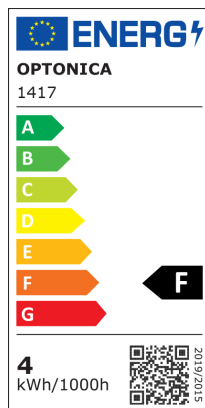

LED žarulja G45 E14 s prozирnom staklenom niti, prigušiva

Snaga

4W

Svijetla boja

Stamps

Tehnička specifikacija

Brand	Optonica	Instant On	0.1s
Product Code	SP4-A4	Material	Glass
Socket	E14	Operating Frequency	50-60 Hz
Power	4W	Temperature	-20°C / +40°C
Energy Consumption	4 kWh/1000h	Ra ≥	80
Input voltage	AC175-265V	Life span	25 000 Hours
Flux	400 lm	Color Code	826
FLUX per watt	100lm/W	Lumen maintenance at end of service life	70%
IP	20	Size of product	45x78 mm
Dimmable	Yes	Size of package	85x50x50 mm
Correlated Color Temperature	2700K	Size of Box	555x275x200 mm
Light Color	Warm white	Items per pack	1
Wattage Equivalent	27W	Items per box	100
EAN Code	3800156614178	Gross weight	0,020 kg
Energy Efficiency Label	F	Net weight	0,010 kg
Beam angle	300°	Warranty	2 Years
On/Off Cycles	25 000x		