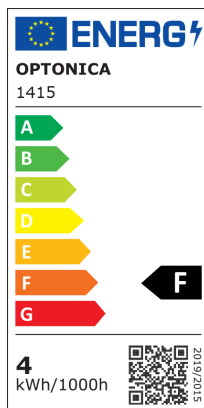

LED Филамент Крушка C35T E14 Candle Прозрачно Стъкло Димируема

Мощност

4W

Цвят на светлината

Топла светлина

Stamps

Техническа Спецификация

Brand	Optonica	Instant On	0.1s
Product Code	SP4-A6	Operating Frequency	50-60 Hz
Socket	E14	Temperature	-20°C / +40°C
Power	4W	Ra ≥	80
Energy Consumption	4 kWh/1000h	Life span	25 000 Hours
Input voltage	AC175-265V	Color Code	828
Flux	400 lm	Lumen maintenance at end of service life	70%
FLUX per watt	100lm/W	Size of product	35x115 mm
IP	20	Size of package	130x40x40 mm
Dimmable	Yes	Size of Box	450x220x276 mm
Correlated Color Temperature	2700K	Items per pack	1
Light Color	Топла светлина	Items per box	100
Wattage Equivalent	27W	Material	Glass
EAN Code	3800156614154	Gross weight	0,020 kg
Energy Efficiency Label	F	Net weight	0,010 kg
Beam angle	300°	Warranty	2 Years
On/Off Cycles	25 000x		