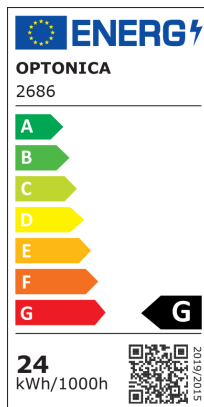

LED Панел Frameless Квадратен

Мощност

24W

Цвят на светлината

Stamps

Техническа Спецификация

Brand	Optonica	Instant On	0.1s
Product Code	DL24-B2	Material	ALU+PC
Power	24W	Operating Frequency	50-60 Hz
Energy Consumption	24 kWh/1000h	Temperature	-20°C / +40°C
Input voltage	AC85-265V	Ra ≥	80
Flux	2010 Lm	Life span	25 000 Hours
FLUX per watt	84lm/W	Color Code	826
IP	54	Body Color	White
Dimmable	No	Lumen maintenance at end of service life	70%
Correlated Color Temperature	2700K	Size of product	170x170x27 mm
Light Color	Топла светлина	Size of package	222x35x214 mm
Wattage Equivalent	134W	Size of Box	545x237x443 mm
EAN Code	3800156626867	Items per pack	1
Energy Efficiency Label	G	Items per box	30
Beam angle	180°	Gross weight	0,435 kg
Hole Size	155x155 mm	Net weight	0,367 kg
On/Off Cycles	25 000x	Warranty	2 Years