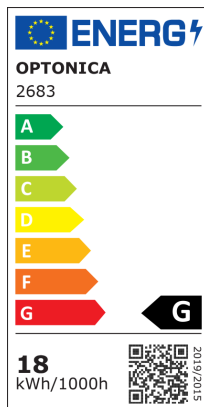

LED Панел Frameless Квадратен

Мощност

18W

Цвят на светлината

Stamps

Техническа Спецификация

Brand	Optonica	Instant On	0.1s
Product Code	DL18-B2	Material	ALU+PC
Power	18W	Operating Frequency	50-60 Hz
Energy Consumption	18 kWh/1000h	Temperature	-20°C / +40°C
Input voltage	AC85-265V	Ra ≥	80
Flux	1500 lm	Life span	25 000 Hours
FLUX per watt	84lm/W	Color Code	826
IP	54	Body Color	White
Dimmable	No	Lumen maintenance at end of service life	70%
Correlated Color Temperature	2700K	Size of product	120x120x27 mm
Light Color	Топла светлина	Size of package	173x35x164 mm
Wattage Equivalent	100W	Size of Box	375x360x343 mm
EAN Code	3800156626836	Items per pack	1
Energy Efficiency Label	G	Items per box	40
Beam angle	180°	Gross weight	0,252 kg
Hole Size	108x108 mm	Net weight	0,208 kg
On/Off Cycles	25 000x	Warranty	2 Years