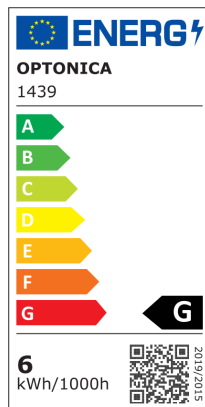

OPTONICA

DATASHEET

LED Крушка R50 E14

Мощност

6W

Цвят на светлината

Неутрална светлина

Stamps

6 kWh/1000h

61002/61002

Техническа Спецификация

Brand	Optonica	On/Off Cycles	25 000x
Product Code	SP6-A8	Instant On	0.2s
Socket	E14	Material	ALU+PC
Power	6W	Operating Frequency	50-60 Hz
Energy Consumption	6 kWh/1000h	Temperature	-20°C / +40°C
Input voltage	AC175-265V	Ra ≥	80
Flux	490 lm	Life span	25 000 Hours
FLUX per watt	82lm/W	Color Code	845
IP	20	Lumen maintenance at end of service life	70%
Dimmable	No	Size of product	50x85 mm
Correlated Color Temperature	4500K	Size of package	90x50x50 mm
Light Color	Неутрална светлина	Size of Box	525x275x195 mm
Wattage Equivalent	48W	Items per pack	1
EAN Code	3800156614390	Items per box	100
Energy Efficiency Label	G	Candela	72 cd
Beam angle	180°	Gross weight	0,033 kg
Power Factor	0.5	Net weight	0,023 kg
Power LED	6W	Warranty	2 Years