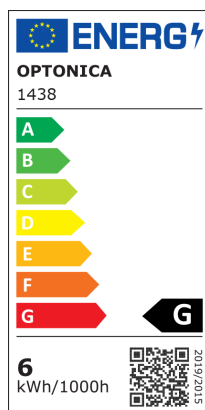

OPTONICA

DATASHEET

LED Крушка R50 E14

Мощност

6W

Цвят на светлината

Бяла
светлина

Stamps

Техническа Спецификация

Brand	Optonica	On/Off Cycles	25 000x
Product Code	SP6-A8	Instant On	0.2s
Socket	E14	Material	ALU+PC
Power	6W	Operating Frequency	50-60 Hz
Energy Consumption	6 kWh/1000h	Temperature	-20°C / +40°C
Input voltage	AC175-265V	Ra ≥	80
Flux	450 lm	Life span	25 000 Hours
FLUX per watt	75lm/W	Color Code	860
IP	20	Lumen maintenance at end of service life	70%
Dimmable	No	Size of product	50x85 mm
Correlated Color Temperature	6000K	Size of package	90x50x50 mm
Light Color	Бяла светлина	Size of Box	525x275x195 mm
Wattage Equivalent	48W	Items per pack	1
EAN Code	3800156614383	Items per box	100
Energy Efficiency Label	G	Candela	72 cd
Beam angle	180°	Gross weight	0,033 kg
Power Factor	0.5	Net weight	0,025 kg
Power LED	6W	Warranty	2 Years