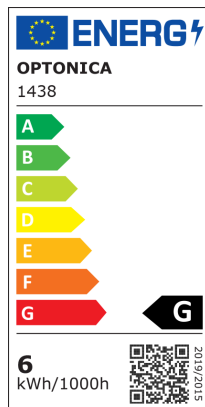

OPTONICA

DATASHEET

LED Крушка R50 E14

Мощност

6W

Цвят на светлината

Бяла
светлина

Stamps

Техническа Спецификация

Brand	Optonica	On/Off Cycles	25 000x
Product Code	SP6-A8	Instant On	0.2s
Socket	E14	Material	ALU+PC
Power	6W	Operating Frequency	50-60 Hz
Energy Consumption	6 kWh/1000h	Temperature	-20°C / +40°C
Input voltage	AC175-265V	Ra ≥	80
Flux	450 lm	Life span	25 000 Hours
FLUX per watt	75lm/W	Color Code	860
IP	20	Lumen maintenance at end of service life	70%
Dimmable	No	Size of product	50x85 mm
Correlated Color Temperature	6000K	Size of package	90x50x50 mm
Light Color	Бяла светлина	Size of Box	525x275x195 mm
Wattage Equivalent	48W	Items per pack	1
EAN Code	3800156614383	Items per box	100
Energy Efficiency Label	G	Candela	72 cd
Beam angle	180°	Gross weight	0,033 kg
Power Factor	0.5	Net weight	0,025 kg
Power LED	6W	Warranty	2 Years