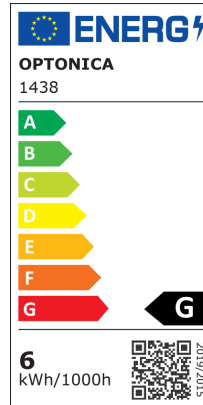

LED žarulja R50 E14

Snaga

6W

Svijetla boja

Stamps

Tehnička specifikacija

Brand	Optonica	On/Off Cycles	25 000x
Product Code	SP6-A8	Instant On	0.2s
Socket	E14	Material	ALU+PC
Power	6W	Operating Frequency	50-60 Hz
Energy Consumption	6 kWh/1000h	Temperature	-20°C / +40°C
Input voltage	AC175-265V	Ra ≥	80
Flux	450 lm	Life span	25 000 Hours
FLUX per watt	75lm/W	Color Code	860
IP	20	Lumen maintenance at end of service life	70%
Dimmable	No	Size of product	50x85 mm
Correlated Color Temperature	6000K	Size of package	90x50x50 mm
Light Color	White light	Size of Box	525x275x195 mm
Wattage Equivalent	48W	Items per pack	1
EAN Code	3800156614383	Items per box	100
Energy Efficiency Label	G	Candela	72 cd
Beam angle	180°	Gross weight	0,033 kg
Power Factor	0.5	Net weight	0,025 kg
Power LED	6W	Warranty	2 Years