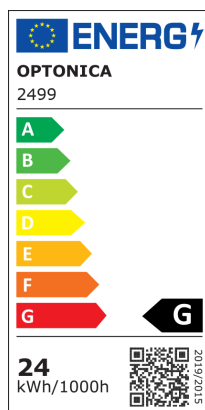

LED Мини Панел Квадратен За Дома

Мощност

24W

Цвят на светлината

Stamps

Техническа Спецификация

Brand	Optonica	Material	ALU+PC
Product Code	DL24-B1	Operating Frequency	50-60 Hz
Power	24W	Temperature	-20°C / +40°C
Energy Consumption	24 kWh/1000h	Ra ≥	80
Input voltage	AC185-260V	Life span	25 000 Hours
Flux	1700 lm	Color Code	826
FLUX per watt	70lm/W	Body Color	White
IP	20	Lumen maintenance at end of service life	70%
Dimmable	No	Size of product	283x28 mm
Correlated Color Temperature	2800K	Size of package	305x30x340 mm
Light Color	Топла светлина	Size of Box	320x315x355 mm
Wattage Equivalent	90W	Items per pack	1
EAN Code	3800156624993	Items per box	10
Energy Efficiency Label	F	Gross weight	0,710 kg
Beam angle	120°	Net weight	0,586 kg
On/Off Cycles	25 000x	Warranty	2 Years
Instant On	0.1s		