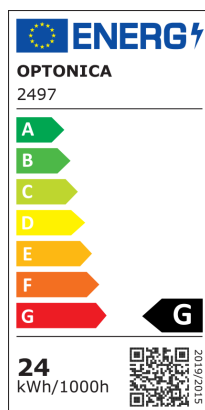

LED Мини Панел Квадратен За Дома

Мощност

24W

Цвят на светлината

Бяла светлина

Stamps

Техническа Спецификация

Brand	Optonica	Instant On	0.1s
Product Code	DL24-B1	Material	ALU+PC
Power	24W	Operating Frequency	50-60 Hz
Energy Consumption	24 kWh/1000h	Temperature	-20°C / +40°C
Input voltage	AC185-260V	Ra ≥	80
Flux	1700 lm	Life span	25 000 Hours
FLUX per watt	70lm/W	Color Code	860
IP	20	Body Color	White
Dimmable	No	Lumen maintenance at end of service life	70%
Correlated Color Temperature	6000K	Size of product	293x293x25 mm
Light Color	Бяла светлина	Size of package	305x30x340 mm
Wattage Equivalent	90W	Size of Box	320x315x355 mm
EAN Code	3800156624979	Items per pack	1
Energy Efficiency Label	G	Items per box	10
Beam angle	120°	Gross weight	0,710 kg
Hole Size	270x270 mm	Net weight	0,586 kg
On/Off Cycles	25 000x	Warranty	2 Years