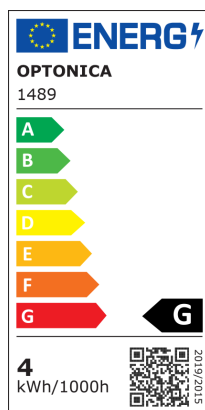

OPTONICA

DATASHEET

LED Крушка R39 E14

Мощност

4W

Цвят на светлината

Stamps

4 kWh/1000h

4202/010E

Техническа Спецификация

Brand	Optonica	On/Off Cycles	25 000x
Product Code	SP4-A5	Instant On	0.2s
Socket	E14	Material	ALU+PC
Power	4W	Operating Frequency	50-60 Hz
Energy Consumption	4 kWh/1000h	Temperature	-20°C / +40°C
Input voltage	AC175-265V	Ra ≥	80
Flux	300lm	Life span	25 000 Hours
FLUX per watt	75lm/W	Color Code	828
IP	20	Lumen maintenance at end of service life	70%
Dimmable	No	Size of product	40x70 mm
Correlated Color Temperature	2700K	Size of package	70x40x40 mm
Light Color	Топла светлина	Size of Box	420x220x165 mm
Wattage Equivalent	30W	Items per pack	1
EAN Code	3800156614895	Items per box	100
Energy Efficiency Label	G	Candela	41 cd
Beam angle	200°	Gross weight	0,020 kg
Power Factor	0.5	Net weight	0,016 kg
Power LED	4W	Warranty	2 Years