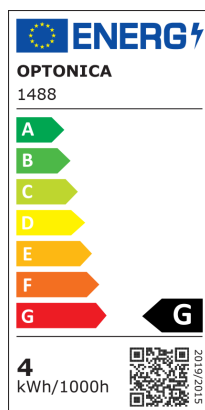

### LED Крушка R39 E14

Мощност

4W

Цвят на светлината

Неутрална светлина

Stamps

4 kWh/1000h

STOP/610E

## Техническа Спецификация

Brand	Optonica	On/Off Cycles	25 000x
Product Code	SP4-A5	Instant On	0.2s
Socket	E14	Material	ALU+PC
Power	4W	Operating Frequency	50-60 Hz
Energy Consumption	4 kWh/1000h	Temperature	-20°C / +40°C
Input voltage	AC175-265V	Ra ≥	80
Flux	300lm	Life span	25 000 Hours
FLUX per watt	75lm/W	Color Code	845
IP	20	Lumen maintenance at end of service life	70%
Dimmable	No	Size of product	40x70 mm
Correlated Color Temperature	4500K	Size of package	70x40x40 mm
Light Color	Неутрална светлина	Size of Box	420x220x165 mm
Wattage Equivalent	30W	Items per pack	1
EAN Code	3800156614888	Items per box	100
Energy Efficiency Label	G	Candela	41 cd
Beam angle	200°	Gross weight	0,020 kg
Power Factor	0.5	Net weight	0,016 kg
Power LED	4W	Warranty	2 Years