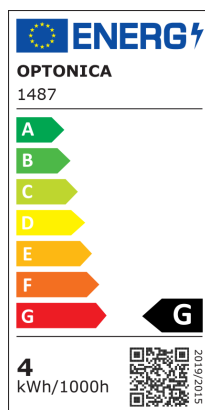

### LED Крушка R39 E14

Мощност

4W

Цвят на светлината

Бяла  
светлина

Stamps

4  
kWh/1000h

STOP/610E

## Техническа Спецификация

Brand	Optonica	On/Off Cycles	25 000x
Product Code	SP4-A5	Instant On	0.2s
Socket	E14	Material	ALU+PC
Power	4W	Operating Frequency	50-60 Hz
Energy Consumption	4 kWh/1000h	Temperature	-20°C / +40°C
Input voltage	AC175-265V	Ra ≥	80
Flux	300lm	Life span	25 000 Hours
FLUX per watt	75lm/W	Color Code	860
IP	20	Lumen maintenance at end of service life	70%
Dimmable	No	Size of product	40x70 mm
Correlated Color Temperature	6000K	Size of package	70x40x40 mm
Light Color	Бяла светлина	Size of Box	420x220x165 mm
Wattage Equivalent	30W	Items per pack	1
EAN Code	3800156614871	Items per box	100
Energy Efficiency Label	G	Candela	41 cd
Beam angle	200°	Gross weight	0,020 kg
Power Factor	0.5	Net weight	0,016 kg
Power LED	4W	Warranty	2 Years