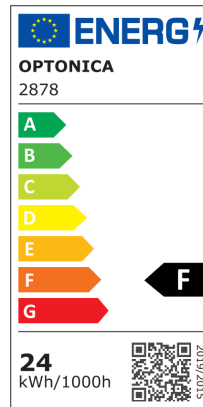

LED Осветително Тяло Домашно Издание

Мощност

24W

Цвят на светлината

Stamps

Техническа Спецификация

Brand	Optonica	Instant On	0.1s
Product Code	DL24-B1	Operating Frequency	50-60 Hz
Power	24W	Temperature	-20°C / +40°C
Energy Consumption	24 kWh/1000h	Ra ≥	80
Input voltage	AC175-265V	Life span	25 000 Hours
Flux	1990 Lm	Color Code	827
FLUX per watt	83lm/W	Lumen maintenance at end of service life	70%
IP	20	Size of product	350x350 mm
Dimmable	No	Size of package	385x74x385 mm
Correlated Color Temperature	3000K	Size of Box	510x510x780 mm
Light Color	Топла светлина	Items per pack	1
EAN Code	380015662786	Items per box	10
Energy Efficiency Label	F	Gross weight	0,722 kg
Beam angle	120°	Net weight	0,520 kg
On/Off Cycles	25 000x	Warranty	2 Years