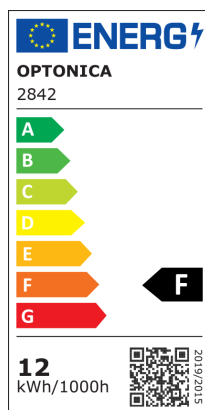

LED mennyezeti lámpa

Putere

12W

Culoare deschisă

Stamps

Specificatii tehnice

Brand	Optonica	Instant On	0.1s
Product Code	DL12-B1	Operating Frequency	50-60 Hz
Power	12W	Temperature	-20°C / +40°C
Energy Consumption	12 kWh/1000h	Ra ≥	80
Input voltage	AC175-265V	Life span	25 000 Hours
Flux	880 lm	Color Code	828
FLUX per watt	73lm/W	Lumen maintenance at end of service life	70%
IP	20	Size of product	Φ230x65 mm
Dimmable	No	Size of package	265x66x265 mm
Correlated Color Temperature	3000K	Size of Box	510x510x780 mm
Light Color	Warm white	Items per pack	1
EAN Code	3800156628427	Items per box	20
Energy Efficiency Label	F	Gross weight	0,436 kg
Beam angle	120°	Net weight	0,299 kg
On/Off Cycles	25 000x	Warranty	2 Years