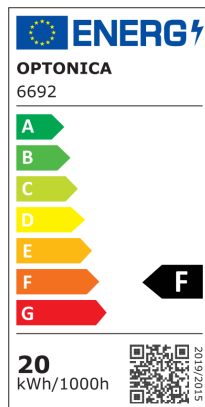

LED Линеен Осветител IP65

Мощност

20W

Цвят на светлината

Stamps

CE

RoHS

Техническа Спецификация

Brand	Optonica	On/Off Cycles	25 000x
Product Code	OT20-A2	Instant On	0.2s
Power	20W	Material	ALU+PC
Energy Consumption	20 kWh/1000h	Operating Frequency	50-60 Hz
Input voltage	AC220-240V	Temperature	-20°C / +40°C
Flux	1600 lm	Ra ≥	80
FLUX per watt	80lm/W	Life span	25 000 Hours
IP	65	Color Code	845
Dimmable	No	Lumen maintenance at end of service life	70%
Correlated Color Temperature	4000K	Size of product	600x75x25 mm
Light Color	Неутрална светлина	Items per pack	1
Wattage Equivalent	107W	Items per box	40
EAN Code	3800156666924	Gross weight	0,200 kg
Energy Efficiency Label	F	Net weight	0,191 kg
Beam angle	120°	Warranty	2 Years
Power Factor	0.9		