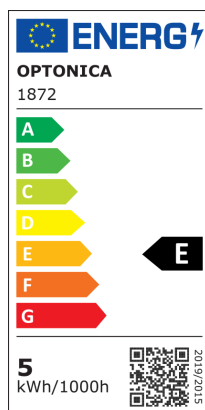

### LED Филамент Крушка R50 E14

Мощност

5W

Цвят на светлината

Топла светлина

Stamps

## Техническа Спецификация

Brand	Optonica	On/Off Cycles	25 000x
Product Code	SP5-A6	Instant On	0.2s
Socket	E14	Material	Glass
Power	5W	Operating Frequency	50-60 Hz
Energy Consumption	5 kWh/1000h	Temperature	-20°C / +40°C
Input voltage	AC175-265V	Ra ≥	80
Flux	600 lm	Life span	25 000 Hours
FLUX per watt	120lm/W	Color Code	828
IP	20	Lumen maintenance at end of service life	70%
Dimmable	No	Size of product	50x86 mm
Correlated Color Temperature	2700K	Size of package	90x50x50 mm
Light Color	Топла светлина	Size of Box	605x305x210 mm
Wattage Equivalent	40W	Items per pack	1
EAN Code	3800156618725	Items per box	100
Energy Efficiency Label	E	Candela	129 cd
Beam angle	150°	Gross weight	0,040 kg
Power Factor	0.5	Net weight	0,020 kg
Power LED	5W	Warranty	2 Years