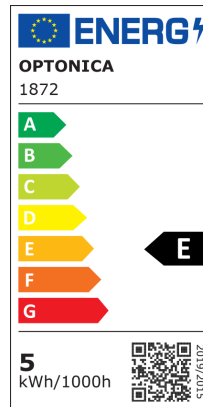

LED žarulja s filamentom R50 E14

Snaga

5W

Svijetla boja

Stamps

Tehnička specifikacija

Brand	Optonica	On/Off Cycles	25 000x
Product Code	SP5-A6	Instant On	0.2s
Socket	E14	Material	Glass
Power	5W	Operating Frequency	50-60 Hz
Energy Consumption	5 kWh/1000h	Temperature	-20°C / +40°C
Input voltage	AC175-265V	Ra ≥	80
Flux	600 lm	Life span	25 000 Hours
FLUX per watt	120lm/W	Color Code	828
IP	20	Lumen maintenance at end of service life	70%
Dimmable	No	Size of product	50x86 mm
Correlated Color Temperature	2700K	Size of package	90x50x50 mm
Light Color	Warm white	Size of Box	605x305x210 mm
Wattage Equivalent	40W	Items per pack	1
EAN Code	3800156618725	Items per box	100
Energy Efficiency Label	E	Candela	129 cd
Beam angle	150°	Gross weight	0,040 kg
Power Factor	0.5	Net weight	0,020 kg
Power LED	5W	Warranty	2 Years