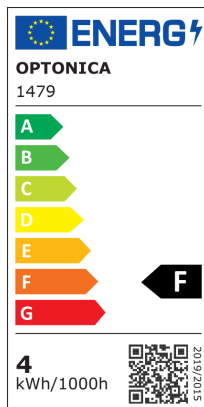

OPTONICA

DATASHEET

LED Филамент Крушка G45 E14

Мощност

4W

Цвят на светлината

Stamps

Техническа Спецификация

Brand	Optonica	On/Off Cycles	25 000x
Product Code	SP4-A4	Instant On	0.2s
Socket	E14	Material	Glass
Power	4W	Operating Frequency	50-60 Hz
Energy Consumption	4 kWh/1000h	Temperature	-20°C / +40°C
Input voltage	AC175-265V	Ra ≥	80
Flux	400 lm	Life span	25 000 Hours
FLUX per watt	100lm/W	Color Code	827
IP	20	Lumen maintenance at end of service life	70%
Dimmable	No	Size of product	45x78 mm
Correlated Color Temperature	2700K	Size of package	85x50x50 mm
Light Color	Топла светлина	Size of Box	555x275x200 mm
Wattage Equivalent	32W	Items per pack	1
EAN Code	3800156614796	Items per box	100
Energy Efficiency Label	F	Candela	34 cd
Beam angle	300°	Gross weight	0,028 kg
Power Factor	0.5	Net weight	0,012 kg
Power LED	4W	Warranty	2 Years