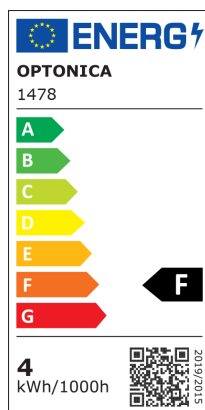

OPTONICA

DATASHEET

LED Филамент Крушка G45 E14

Мощност

4W

Цвят на светлината

Неутрална светлина

Stamps

Техническа Спецификация

Brand	Optonica	On/Off Cycles	25 000x
Product Code	SP4-A4	Instant On	0.2s
Socket	E14	Material	Glass
Power	4W	Operating Frequency	50-60 Hz
Energy Consumption	4 kWh/1000h	Temperature	-20°C / +40°C
Input voltage	AC175-265V	Ra ≥	80
Flux	400 lm	Life span	25 000 Hours
FLUX per watt	100lm/W	Color Code	845
IP	20	Lumen maintenance at end of service life	70%
Dimmable	No	Size of product	45x78 mm
Correlated Color Temperature	4500K	Size of package	85x50x50 mm
Light Color	Неутрална светлина	Size of Box	555x275x200 mm
Wattage Equivalent	32W	Items per pack	1
EAN Code	3800156614789	Items per box	100
Energy Efficiency Label	F	Candela	34 cd
Beam angle	300°	Gross weight	0,028 kg
Power Factor	0.5	Net weight	0,012 kg
Power LED	4W	Warranty	2 Years