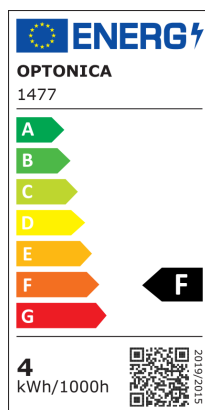

LED Филамент Крушка G45 E14

Мощност

4W

Цвят на светлината

Бяла
светлина

Stamps

Техническа Спецификация

Brand	Optonica	On/Off Cycles	25 000x
Product Code	SP4-A4	Instant On	0.2s
Socket	E14	Material	Glass
Power	4W	Operating Frequency	50-60 Hz
Energy Consumption	4 kWh/1000h	Temperature	-20°C / +40°C
Input voltage	AC175-265V	Ra ≥	80
Flux	400 lm	Life span	25 000 Hours
FLUX per watt	100lm/W	Color Code	860
IP	20	Lumen maintenance at end of service life	70%
Dimmable	No	Size of product	45x78 mm
Correlated Color Temperature	6000K	Size of package	85x50x50 mm
Light Color	Бяла светлина	Size of Box	555x275x200 mm
Wattage Equivalent	32W	Items per pack	1
EAN Code	3800156614772	Items per box	100
Energy Efficiency Label	F	Candela	34 cd
Beam angle	300°	Gross weight	0,028 kg
Power Factor	0.5	Net weight	0,012 kg
Power LED	4W	Warranty	2 Years