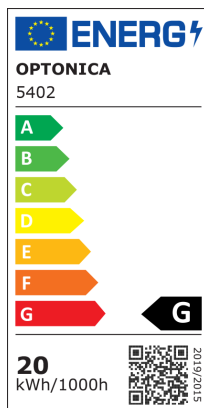

LED Преносим Прожектор Презареждащ се

Мощност

20W

Цвят на светлината

Бяла светлина

Stamps

RoHS

-80

20 kWh/1000h

Техническа Спецификация

Brand	Optonica	Operating Frequency	50-60 Hz
Product Code	FL20-A8	Temperature	-20°C / +40°C
Power	20W	Ra ≥	80
Energy Consumption	20 kWh/1000h	Life span	25 000 Hours
Input voltage	AC220-240V	Color Code	860
Flux	1200 lm	LED Type	SMD
FLUX per watt	60lm/W	Lumen maintenance at end of service life	70%
IP	44	Size of product	147 x 242 x 165 mm
Correlated Color Temperature	6000K	Size of package	170x80x210 mm
Light Color	Бяла светлина	Items per pack	1
Wattage Equivalent	80W	Items per box	10
EAN Code	3800156654020	Working Current	2 h
Energy Efficiency Label	G	Charging Time	4 Hours
Beam angle	120°	Working time	2 Hours
On/Off Cycles	25 000x	Gross weight	0,813 kg
Instant On	0.1s	Net weight	0,504 kg
Material	Aluminium	Warranty	2 Years