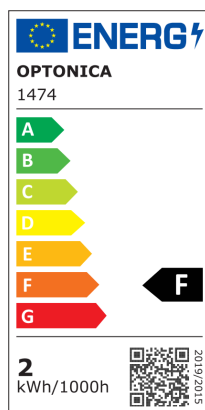

LED sijalica sa žarnom niti G45 E14

Snaga

2W

Svijetla boja

White light

Stamps

RoHS

-80

Tehnička specifikacija

Brand	Optonica	On/Off Cycles	25 000x
Product Code	SP2-A2	Instant On	0.2s
Socket	E14	Material	Glass
Power	2W	Operating Frequency	50-60 Hz
Energy Consumption	2 kWh/1000h	Temperature	-20°C / +40°C
Input voltage	AC220V	Ra ≥	80
Flux	200 lm	Life span	25 000 Hours
FLUX per watt	100lm/W	Color Code	860
IP	20	Lumen maintenance at end of service life	70%
Dimmable	No	Size of product	45x78 mm
Correlated Color Temperature	6000K	Size of package	85x50x50 mm
Light Color	White light	Size of Box	555x275x200 mm
Wattage Equivalent	16W	Items per pack	1
EAN Code	3800156614741	Items per box	100
Energy Efficiency Label	F	Candela	19 cd
Beam angle	300°	Gross weight	0,030 kg
Power Factor	0.5	Net weight	0,016 kg
Power LED	2W	Warranty	2 Years