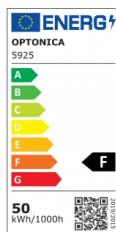

OPTONICA

LED SMD

Прожектор Черен City Line

Мощност

- 50W

Цвят на

светлината

Неутрална
светлина

Stamps

Техническа Спецификация

Каталожен Номер	5925
Brand	Optonica
Product Code	FL50-B1
Power	50W
Energy Consumption	50 kWh/1000h
Input voltage	AC220-265V
Flux	4000 lm
FLUX per watt	80 lm/W
IP	65
Correlated Color Temperature	4500K
Light Color	Неутрална светлина
Wattage Equivalent	267W
EAN Code	3800156659254
Energy Efficiency Label	F

Beam angle	120°
On/Off Cycles	100 000x
Instant On	0.1s
Operating Frequency	50-60 Hz
Temperature	-20°C / +40°C
Ra ≥	80
Life span	25 000 Hours
Color Code	845
Lumen maintenance at end of service life	70%
Size of product	217x185x26 mm
Size of package	222X31X188 mm
Items per pack	1
Items per box	20
Material	Aluminium
Gross weight	0,650 kg
Net weight	0,588 kg
Warranty	2 Years