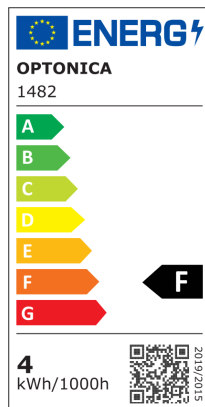

LED Филамент Крушка C35T E14 Candle

Мощност

4W

Цвят на светлината

Stamps

Техническа Спецификация

Brand	Optonica	On/Off Cycles	25 000x
Product Code	SP4-A4	Instant On	0.2s
Socket	E14	Material	ALU+PC
Power	4W	Operating Frequency	50-60 Hz
Energy Consumption	4 kWh/1000h	Temperature	-20°C / +40°C
Input voltage	AC175-265V	Ra ≥	80
Flux	400 lm	Life span	25 000 Hours
FLUX per watt	100lm/W	Color Code	827
IP	20	Lumen maintenance at end of service life	70%
Dimmable	No	Size of product	35x115 mm
Correlated Color Temperature	2700K	Size of package	130x40x40 mm
Light Color	Топла светлина	Size of Box	450x220x276 mm
Wattage Equivalent	36W	Items per pack	1
EAN Code	3800156614826	Items per box	100
Energy Efficiency Label	F	Candela	34 cd
Beam angle	300°	Gross weight	0,034 kg
Power Factor	0.5	Net weight	0,014 kg
Power LED	4W	Warranty	2 Years