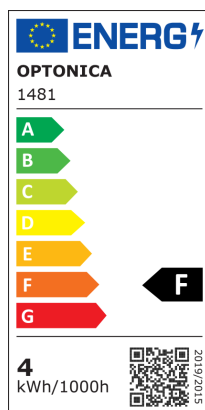

LED filamentna svijeća C35T E14

Snaga

4W

Svijetla boja

Stamps

Tehnička specifikacija

Brand	Optonica	On/Off Cycles	25 000x
Product Code	SP4-A4	Instant On	0.2s
Socket	E14	Material	ALU+PC
Power	4W	Operating Frequency	50-60 Hz
Energy Consumption	4 kWh/1000h	Temperature	-20°C / +40°C
Input voltage	AC175-265V	Ra ≥	80
Flux	400 lm	Life span	25 000 Hours
FLUX per watt	100lm/W	Color Code	845
IP	20	Lumen maintenance at end of service life	70%
Dimmable	No	Size of product	35x115 mm
Correlated Color Temperature	4500K	Size of package	130x40x40 mm
Light Color	Neutral white	Size of Box	450x220x276 mm
Wattage Equivalent	36W	Items per pack	1
EAN Code	3800156614819	Items per box	100
Energy Efficiency Label	F	Candela	34 cd
Beam angle	300°	Gross weight	0,034 kg
Power Factor	0.5	Net weight	0,014 kg
Power LED	4W	Warranty	2 Years