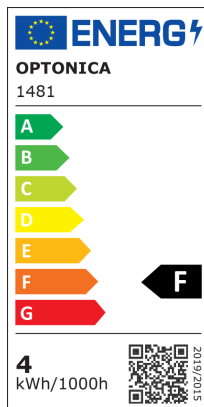

OPTONICA

DATASHEET

LED Филамент Крушка C35T E14 Candle

Мощност

4W

Цвят на светлината

Неутрална светлина

Stamps

4 kWh/1000h

STOP/610C

Техническа Спецификация

Brand	Optonica	On/Off Cycles	25 000x
Product Code	SP4-A4	Instant On	0.2s
Socket	E14	Material	ALU+PC
Power	4W	Operating Frequency	50-60 Hz
Energy Consumption	4 kWh/1000h	Temperature	-20°C / +40°C
Input voltage	AC175-265V	Ra ≥	80
Flux	400 lm	Life span	25 000 Hours
FLUX per watt	100lm/W	Color Code	845
IP	20	Lumen maintenance at end of service life	70%
Dimmable	No	Size of product	35x115 mm
Correlated Color Temperature	4500K	Size of package	130x40x40 mm
Light Color	Неутрална светлина	Size of Box	450x220x276 mm
Wattage Equivalent	36W	Items per pack	1
EAN Code	3800156614819	Items per box	100
Energy Efficiency Label	F	Candela	34 cd
Beam angle	300°	Gross weight	0,034 kg
Power Factor	0.5	Net weight	0,014 kg
Power LED	4W	Warranty	2 Years