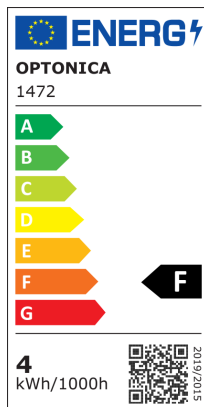

LED Филамент Крушка C35 E14 Candle

Мощност

4W

Цвят на светлината

Топла светлина

Stamps

4 kWh/1000h

8102/610E

Техническа Спецификация

Brand	Optonica	On/Off Cycles	25 000x
Product Code	SP4-A4	Instant On	0.2s
Socket	E14	Material	Glass
Power	4W	Operating Frequency	50-60 Hz
Energy Consumption	4 kWh/1000h	Temperature	-20°C / +40°C
Input voltage	AC175-265V	Ra ≥	80
Flux	400 lm	Life span	25 000 Hours
FLUX per watt	100lm/W	Color Code	828
IP	20	Lumen maintenance at end of service life	70%
Dimmable	No	Size of product	35x95 mm
Correlated Color Temperature	2700K	Size of package	100x40x40 mm
Light Color	Топла светлина	Size of Box	420x215x240 mm
Wattage Equivalent	32W	Items per pack	1
EAN Code	3800156614727	Items per box	100
Energy Efficiency Label	F	Gross weight	0,021 kg
Beam angle	300°	Net weight	0,014 kg
Power Factor	0.5	Warranty	2 Years
Power LED	4W		