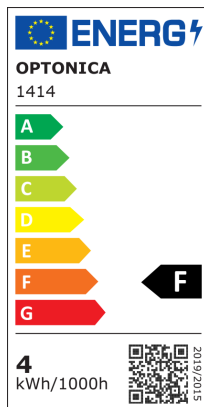

LED Крушка C35 E14 Candle 4W

Мощност

4W

Цвят на светлината

Stamps

Техническа Спецификация

Brand	Optonica	Instant On	0.1s
Product Code	SP4-A4	Material	Glass
Socket	E14	Temperature	-20°C / +40°C
Power	4W	Ra ≥	80
Energy Consumption	4 kWh/1000h	Life span	25 000 Hours
Input voltage	AC220-240V	Color Code	828
Flux	400 lm	Lumen maintenance at end of service life	70%
FLUX per watt	100lm/W	Size of product	35x120 mm
IP	20	Size of package	35x130 mm
Correlated Color Temperature	2700K	Items per pack	1
Light Color	Топла светлина	Items per box	100
Wattage Equivalent	27W	Frequency	50/60Hz
EAN Code	3800156614147	Gross weight	0,020 kg
Energy Efficiency Label	F	Net weight	0,010 kg
Beam angle	300°	Warranty	2 Years
On/Off Cycles	25 000x		