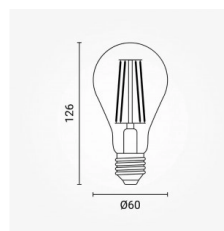

OPTONICA

Ampoule LED A60 E27 12W Filament

Puissance

- 12W

Couleur de lumière

Lumière blanche

Stamps

Technical Specification

Reference catalogue	1316
Brand	Optonica
Product Code	SP12-A7
Socket	E27
Power	12W
Energy Consumption	12 kWh/1000h
Input voltage	AC220-240V
Flux	1500 lm
FLUX per watt	125lm/W
IP	20
Dimmable	No
Correlated Color Temperature	6000K
Light Color	Lumière blanche
Wattage Equivalent	100W
EAN Code	3800156613164
Energy Efficiency Label	E

Beam angle	300°
On/Off Cycles	25 000x
Instant On	0.1s
Material	Glass
Temperature	-20°C / +40°C
Ra ≥	80
Life span	25 000 Hours
Color Code	860
Lumen maintenance at end of service life	70%
Size of product	65x126 mm
Size of package	Ø61x122 mm
Items per pack	1
Items per box	100
Frequency	50/60Hz
Gross weight	0,060 kg
Net weight	0,040 kg
Warranty	2 Years