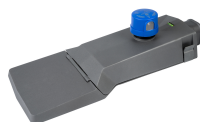

LED ulična svjetiljka s NEMA grlom i fotocelijom Bridgelux3030 prigušiva

Snaga

100W

Svijetla boja

White light

Stamps

RoHS

-80

Tehnička specifikacija

Brand	Optonica	Instant On	0.1s
Product Code	SL100-A4	Material	Aluminium
Socket	NEMA	Operating Frequency	50-60 Hz
Power	100W	Temperature	-20°C / +40°C
Energy Consumption	100 kWh/1000h	Ra ≥	70
Input voltage	AC100-240V	Life span	50 000 Hours
Flux	13500 lm	Color Code	857
FLUX per watt	135lm/W	LED Type	Bridgelux
IP	66	Lumen maintenance at end of service life	70%
Dimmable	Yes	Size of product	545x245x180 mm
Correlated Color Temperature	6000K	Size of package	580x280x200 mm
Light Color	White light	Items per pack	1
EAN Code	3800156691957	Items per box	1
Energy Efficiency Label	D	Rated Current	0.375A
Beam angle	120°	Gross weight	4,500 kg
Hole Size	Ø65 mm	Net weight	4,0909 kg
Power Factor	0.95	Warranty	5 Years
On/Off Cycles	35 000x		