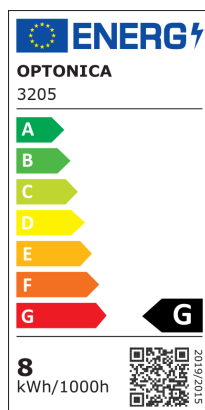

LED COB Луна Кръгла, Насочваща Се 8W

Мощност

8W

Цвят на светлината

Неутрална светлина

Stamps

Техническа Спецификация

Brand	Optonica	Temperature	-20°C / +40°C
Product Code	CB8-A1	Ra ≥	80
Power	8W	Life span	25 000 Hours
Energy Consumption	8 kWh/1000h	Color Code	845
Input voltage	AC220-240V	Lumen maintenance at end of service life	70%
Flux	560 lm	Size of product	φ95x55 mm
FLUX per watt	70lm/W	Size of Box	100x100 mm
IP	20	Items per pack	1
Correlated Color Temperature	4500K	Items per box	30
Light Color	Неутрална светлина	Frequency	50/60Hz
EAN Code	3800156632059	Color Of The Shell	Inox
Energy Efficiency Label	G	Material	Aluminium
Beam angle	60°	Gross weight	0,234 kg
On/Off Cycles	25 000x	Net weight	0,195 kg
Instant On	0.1s	Warranty	2 Years