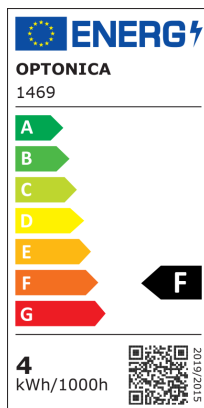

LED Филамент Крушка C35 E14 Candle Димируема

Мощност

4W

Цвят на светлината

Неутрална светлина

Stamps

RoHS

-80

Техническа Спецификация

Brand	Optonica	On/Off Cycles	25 000x
Product Code	SP4-A6	Instant On	0.2s
Socket	E14	Material	Glass
Power	4W	Operating Frequency	50-60 Hz
Energy Consumption	4 kWh/1000h	Temperature	-20°C / +40°C
Input voltage	AC175-265V	Ra ≥	80
Flux	400 lm	Life span	25 000 Hours
FLUX per watt	100lm/W	Color Code	845
IP	20	Lumen maintenance at end of service life	70%
Dimmable	Yes	Size of product	35x98 mm
Correlated Color Temperature	4000K	Size of package	100x40x40 mm
Light Color	Неутрална светлина	Size of Box	420x215x240 mm
Wattage Equivalent	32W	Items per pack	1
EAN Code	3800156614697	Items per box	100
Energy Efficiency Label	F	Gross weight	0,021 kg
Beam angle	300°	Net weight	0,014 kg
Power Factor	0.5	Warranty	2 Years