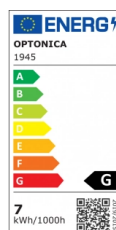

OPTONICA

LED Spot GU10 7W 110° Dimmbare

Leistung **Lichtfarbe**

- 7W

Kaltweiß

Stamps

Technische Spezifikation

Katalognummer	1945
Brand	Optonica
Product Code	SP7-A4
Socket	GU10
Power	7W
Energy Consumption	7 kWh/1000h
Input voltage	AC175-265V
Flux	500 lm
FLUX per watt	72 lm/W
IP	20
Dimmable	Yes
Correlated Color Temperature	6000K
Light Color	Kaltweiß
Wattage Equivalent	33W
EAN Code	3800156619456
Energy Efficiency Label	G

Beam angle	110°
On/Off Cycles	25 000x
Instant On	0.2s
Operating Frequency	50-60 Hz
Temperature	-20°C / +40°C
Ra ≥	80
Life span	25 000 Hours
Color Code	860
Lumen maintenance at end of service life	70%
Size of product	50x54 mm
Size of package	50x60 mm
Items per pack	1
Items per box	100
Material	Plastic+ALU
Candela	187 cd
Gross weight	0,040 kg
Net weight	0,030 kg
Warranty	2 Years