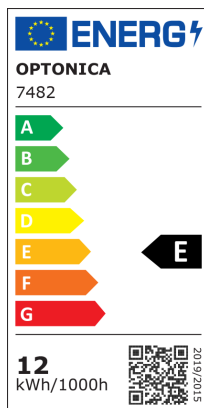

LED Стенен Осветител EPISTAR 2x6W Черно Тяло Въртящо се

Мощност

12W

Цвят на светлината

Топла светлина

Stamps

RoHS

-80

12
kWh/1000h

Техническа Спецификация

Brand	Optonica	Material	Aluminium
Product Code	WL12-A2	Operating Frequency	50-60 Hz
Power	12W	Temperature	-20°C / +40°C
Energy Consumption	12 kWh/1000h	Ra ≥	80
Input voltage	AC220-240V	Life span	25 000 Hours
Flux	1320 lm	Color Code	830
FLUX per watt	110lm/W	Body Color	Black
IP	54	Mount Type	Wall Installation
Dimmable	No	Lumen maintenance at end of service life	70%
Correlated Color Temperature	3000K	Size of product	221x96x54 mm
Light Color	Топла светлина	Size of package	245x105x65 mm
Wattage Equivalent	88W	Items per pack	1
EAN Code	3800156674820	Items per box	20
Energy Efficiency Label	E	Color Of The Shell	Black
Beam angle	120°	Gross weight	1,060 kg
Power Factor	0.5	Net weight	0,990 kg
On/Off Cycles	25 000x	Warranty	2 Years