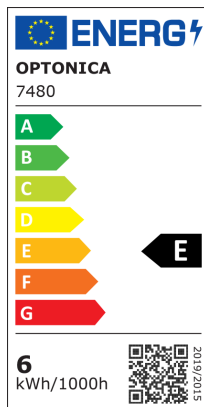

OPTONICA

DATASHEET

LED Стенен Осветител EPISTAR Сиво Тяло

Мощност

6W

Цвят на светлината

Неутрална светлина

Stamps

Техническа Спецификация

Brand	Optonica	Instant On	0.1s
Product Code	WL6-A4	Material	Aluminium
Power	6W	Operating Frequency	50-60 Hz
Energy Consumption	6 kWh/1000h	Temperature	-20°C / +40°C
Input voltage	AC220-240V	Ra ≥	80
Flux	660 lm	Life span	25 000 Hours
FLUX per watt	110lm/W	Color Code	840
IP	54	Body Color	Gray
Dimmable	No	Lumen maintenance at end of service life	70%
Correlated Color Temperature	4000K	Size of product	110x96x54 mm
Light Color	Неутрална светлина	Size of package	125x105x75 mm
Wattage Equivalent	44W	Items per pack	1
EAN Code	3800156674806	Items per box	20
Energy Efficiency Label	E	Color Of The Shell	Grey
Beam angle	120°	Gross weight	0,600 kg
Power Factor	0.5	Net weight	0,540 kg
On/Off Cycles	25 000x	Warranty	2 Years