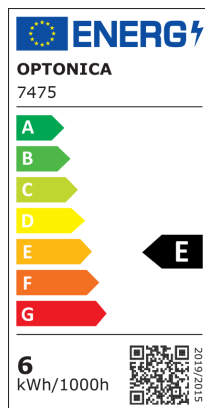

Lámpara de Pared LED Epistar 6W Cuerpo Blanco Giratorio

Potencia

6W

Color de luz

Blanco cálido

Stamps

RoHS

-80

6 kWh/1000h

Especificación técnica

Brand	Optonica	Material	Aluminium
Product Code	WL6-A4	Operating Frequency	50-60 Hz
Power	6W	Temperature	-20°C / +40°C
Energy Consumption	6 kWh/1000h	Ra ≥	80
Input voltage	AC220-240V	Life span	25 000 Hours
Flux	660 lm	Color Code	830
FLUX per watt	110lm/W	Body Color	White
IP	54	Mount Type	Wall Installation
Dimmable	No	Lumen maintenance at end of service life	70%
Correlated Color Temperature	3000K	Size of product	110 x 55 x 95mm
Light Color	Blanco cálido	Size of package	125x105x75 mm
Wattage Equivalent	44W	Items per pack	1
EAN Code	3800156674752	Items per box	20
Energy Efficiency Label	E	Color Of The Shell	White
Beam angle	120°	Gross weight	0,600 kg
Power Factor	0.5	Net weight	0,540 kg
On/Off Cycles	25 000x	Warranty	2 Years