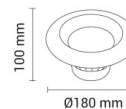

Technical Specification

Reference catalogue	3258
Brand	Optonica
Product Code	CB20-A2
Power	20W
Energy Consumption	20 kWh/1000h
Input voltage	AC175-265V
Flux	1400 lm
FLUX per watt	63lm/W
IP	20
Dimmable	Yes
Light Color	Changement de couleur 3000K-6000K
Wattage Equivalent	160W
EAN Code	3800156632585
Energy Efficiency Label	G