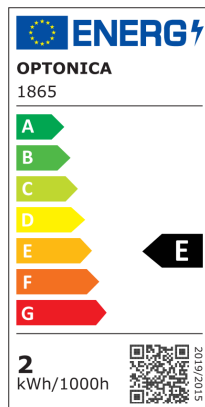

LED žarulja sa žarnom niti E27 G45

Snaga

2W

Svijetla boja

Stamps

Tehnička specifikacija

Brand	Optonica	On/Off Cycles	25 000x
Product Code	SP2-A2	Instant On	0.2s
Socket	E27	Material	Glass
Power	2W	Operating Frequency	50-60 Hz
Energy Consumption	2 kWh/1000h	Temperature	-30°C / +50°C
Input voltage	AC175-265V	Ra ≥	80
Flux	250 lm	Life span	25 000 Hours
FLUX per watt	125lm/W	Color Code	845
IP	20	Lumen maintenance at end of service life	70%
Dimmable	No	Size of product	φ45x75 mm
Correlated Color Temperature	4500K	Size of package	80x45x45 mm
Light Color	Neutral white	Size of Box	555x280x185 mm
Wattage Equivalent	16W	Items per pack	1
EAN Code	3800156618657	Items per box	100
Energy Efficiency Label	E	Gross weight	0,026 kg
Beam angle	300°	Net weight	0,016 kg
Power Factor	0.5	Warranty	2 Years
Power LED	2W		