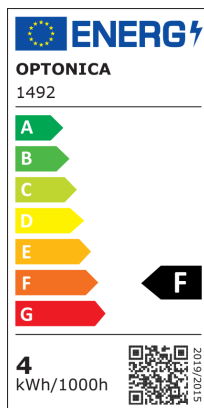

LED Крушка E14 G45 Candle Златисто Съкло

Мощност

4W

Цвят на светлината

Топла
светлина

Stamps

Техническа Спецификация

Brand	Optonica	Instant On	0.1s
Product Code	SP4-A4	Material	Glass
Socket	E14	Operating Frequency	50-60 Hz
Power	4W	Temperature	-20°C / +40°C
Energy Consumption	4 kWh/1000h	Ra ≥	80
Input voltage	AC220-240V	Life span	25 000 Hours
Flux	400 lm	Color Code	825
FLUX per watt	100lm/W	Body Color	Golden Glass
IP	20	LED Type	Filament
Dimmable	No	Lumen maintenance at end of service life	70%
Correlated Color Temperature	2800K	Size of product	φ45x78 mm
Light Color	Топла светлина	Size of package	95x50x50 mm
Wattage Equivalent	27W	Items per pack	1
EAN Code	3800156614925	Items per box	100
Energy Efficiency Label	F	Gross weight	0,020 kg
Beam angle	300°	Net weight	0,013 kg
Power Factor	0.9	Warranty	2 Years