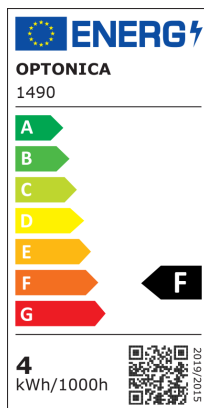

LED Крушка E14 C35 Candle Златисто Съкло

Мощност

4W

Цвят на светлината

Топла
светлина

Stamps

Техническа Спецификация

Brand	Optonica	On/Off Cycles	25 000x
Product Code	SP4-A4	Instant On	0.1s
Socket	E14	Material	Glass
Power	4W	Operating Frequency	50-60 Hz
Energy Consumption	4 kWh/1000h	Temperature	-20°C / +40°C
Input voltage	AC220-240V	Life span	25 000 Hours
Flux	400 lm	Color Code	825
FLUX per watt	100lm/W	Body Color	Golden Glass
IP	20	LED Type	Filament
Dimmable	No	Lumen maintenance at end of service life	70%
Correlated Color Temperature	2800K	Size of product	φ35x98 mm
Light Color	Топла светлина	Size of package	110x40x40 mm
Wattage Equivalent	27W	Items per pack	1
EAN Code	3800156614901	Items per box	100
Energy Efficiency Label	F	Gross weight	0,020 kg
Beam angle	300°	Net weight	0,013 kg
Power Factor	0.9	Warranty	2 Years