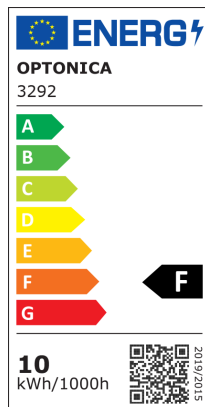

LED COB Downlight kerek forgatható

Putere

10W

Culoare deschisă

Stamps

Specificatii tehnice

Brand	Optonica	Instant On	0.1s
Product Code	CB10-A1	Material	Plastic
Power	10W	Operating Frequency	50-60 Hz
Energy Consumption	10 kWh/1000h	Temperature	-20°C / +40°C
Input voltage	AC175-265V	Ra ≥	80
Flux	750 lm	Life span	25 000 Hours
FLUX per watt	75lm/W	Color Code	827
IP	20	Body Color	White
Dimmable	No	Lumen maintenance at end of service life	70%
Correlated Color Temperature	2700K	Size of product	Φ113x50 mm
Light Color	Warm white	Size of package	120x120x70 mm
Wattage Equivalent	50W	Items per pack	1
EAN Code	3800156632929	Items per box	50
Energy Efficiency Label	F	Color Of The Shell	White
Beam angle	50°	Mounting dimensions	Ø 100 mm
Hole Size	φ105 mm	Gross weight	0,146 kg
Power Factor	0.9	Net weight	0,114 kg
On/Off Cycles	25 000x	Warranty	2 Years