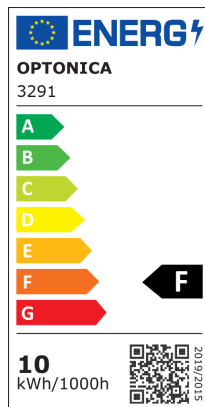

Downlight LED COB Rotondo Orientabile

Potenza

10W

Colore della luce

Stamps

Specifiche tecniche

Brand	Optonica	Instant On	0.1s
Product Code	CB10-A1	Material	Plastic
Power	10W	Operating Frequency	50-60 Hz
Energy Consumption	10 kWh/1000h	Temperature	-20°C / +40°C
Input voltage	AC175-265V	Ra ≥	80
Flux	750 lm	Life span	25 000 Hours
FLUX per watt	75lm/W	Color Code	845
IP	20	Body Color	White
Dimmable	No	Lumen maintenance at end of service life	70%
Correlated Color Temperature	4500K	Size of product	Φ113x50 mm
Light Color	Luce naturale	Size of package	120x120x70 mm
Wattage Equivalent	50W	Items per pack	1
EAN Code	3800156632912	Items per box	50
Energy Efficiency Label	F	Color Of The Shell	White
Beam angle	50°	Mounting dimensions	Ø 100 mm
Hole Size	φ105 mm	Gross weight	0,146 kg
Power Factor	0.9	Net weight	0,114 kg
On/Off Cycles	25 000x	Warranty	2 Years