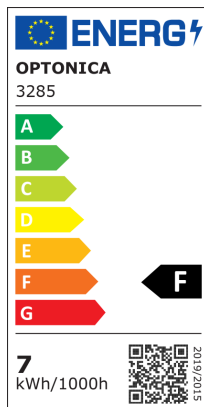

LED Луна Кръгла Насочваща Ce 5W

Мощност

7W

Цвят на светлината

Неутрална светлина

Stamps

7 kWh/1000h

Техническа Спецификация

Brand	Optonica	Instant On	0.1s
Product Code	CB7-A1	Material	Plastic
Power	7W	Operating Frequency	50-60 Hz
Energy Consumption	7 kWh/1000h	Temperature	-20°C / +40°C
Input voltage	AC175-265V	Ra ≥	80
Flux	525 lm	Life span	25 000 Hours
FLUX per watt	75lm/W	Color Code	845
IP	20	Body Color	White
Dimmable	No	Lumen maintenance at end of service life	70%
Correlated Color Temperature	4500K	Size of product	Φ89x40 mm
Light Color	Неутрална светлина	Size of package	100x100x60 mm
Wattage Equivalent	35W	Items per pack	1
EAN Code	3800156632851	Items per box	50
Energy Efficiency Label	F	Color Of The Shell	White
Beam angle	50°	Mounting dimensions	Ø 75 mm
Hole Size	φ75-80 mm	Gross weight	0,080 kg
Power Factor	0.9	Net weight	0,066 kg
On/Off Cycles	25 000x	Warranty	2 Years