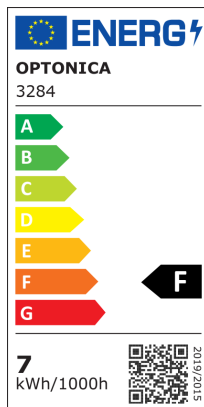

LED Луна Кръгла Насочваща Ce 5W

Мощност

7W

Цвят на светлината

Бяла
светлина

Stamps

7
kWh/1000h

Техническа Спецификация

Brand	Optonica	Instant On	0.1s
Product Code	CB7-A1	Material	Plastic
Power	7W	Operating Frequency	50-60 Hz
Energy Consumption	7 kWh/1000h	Temperature	-20°C / +40°C
Input voltage	AC175-265V	Ra ≥	80
Flux	525 lm	Life span	25 000 Hours
FLUX per watt	75lm/W	Color Code	860
IP	20	Body Color	White
Dimmable	No	Lumen maintenance at end of service life	70%
Correlated Color Temperature	6000K	Size of product	Φ89x40 mm
Light Color	Бяла светлина	Size of package	100x100x60 mm
Wattage Equivalent	35W	Items per pack	1
EAN Code	3800156632844	Items per box	50
Energy Efficiency Label	F	Color Of The Shell	White
Beam angle	50°	Mounting dimensions	Ø 75 mm
Hole Size	φ75-80 mm	Gross weight	0,080 kg
Power Factor	0.9	Net weight	0,066 kg
On/Off Cycles	25 000x	Warranty	2 Years