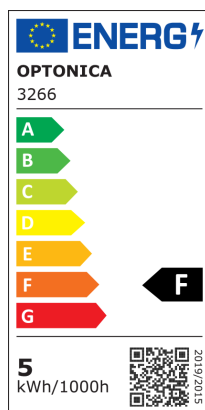

LED Луна Кръгла Насочваща Ce 5W

Мощност

5W

Цвят на светлината

Stamps

Техническа Спецификация

Brand	Optonica	Instant On	0.1s
Product Code	CB5-A1	Material	Plastic
Power	5W	Operating Frequency	50-60 Hz
Energy Consumption	5 kWh/1000h	Temperature	-20°C / +40°C
Input voltage	AC175-265V	Ra ≥	80
Flux	375 lm	Life span	25 000 Hours
FLUX per watt	75lm/W	Color Code	827
IP	20	Body Color	White
Dimmable	No	Lumen maintenance at end of service life	70%
Correlated Color Temperature	2700K	Size of product	Φ89x30 mm
Light Color	Топла светлина	Size of package	100x100x60 mm
Wattage Equivalent	25W	Items per pack	1
EAN Code	3800156632660	Items per box	50
Energy Efficiency Label	F	Color Of The Shell	White
Beam angle	50°	Mounting dimensions	Ø 75 mm
Hole Size	φ75-80 mm	Gross weight	0,075 kg
Power Factor	0.9	Net weight	0,061 kg
On/Off Cycles	25 000x	Warranty	2 Years