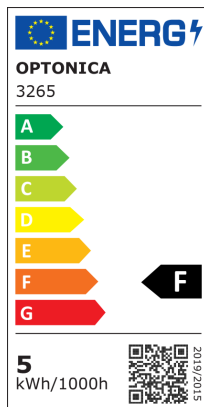

Downlight LED COB Rotondo Orientabile

Potenza

5W

Colore della luce

Stamps

Specifiche tecniche

| | | | |
|-------------------------------------|---------------|---|---------------|
| Brand | Optonica | Instant On | 0.1s |
| Product Code | CB5-A1 | Material | Plastic |
| Power | 5W | Operating Frequency | 50-60 Hz |
| Energy Consumption | 5 kWh/1000h | Temperature | -20°C / +40°C |
| Input voltage | AC175-265V | Ra ≥ | 80 |
| Flux | 375 lm | Life span | 25 000 Hours |
| FLUX per watt | 75lm/W | Color Code | 845 |
| IP | 20 | Body Color | White |
| Dimmable | No | Lumen maintenance at end of service life | 70% |
| Correlated Color Temperature | 4000K | Size of product | Ø89x30 mm |
| Light Color | Luce naturale | Size of package | 100x100x60 mm |
| Wattage Equivalent | 25W | Items per pack | 1 |
| EAN Code | 3800156632653 | Items per box | 50 |
| Energy Efficiency Label | F | Color Of The Shell | White |
| Beam angle | 50° | Mounting dimensions | Ø 75 mm |
| Hole Size | φ75-80 mm | Gross weight | 0,075 kg |
| Power Factor | 0.9 | Net weight | 0,061 kg |
| On/Off Cycles | 25 000x | Warranty | 2 Years |