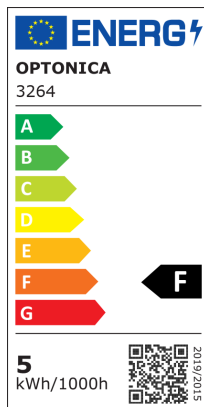

LED Луна Кръгла Насочваща Ce 5W

Мощност

5W

Цвят на светлината

Бяла
светлина

Stamps

5
kWh/1000h

STOP/6106

Техническа Спецификация

Brand	Optonica	Material	Plastic
Product Code	CB5-A1	Operating Frequency	50-60 Hz
Power	5W	Temperature	-20°C / +40°C
Energy Consumption	5 kWh/1000h	Ra ≥	80
Input voltage	AC175-265V	Life span	25 000 Hours
Flux	375 lm	Weight of Product	90 gr.
FLUX per watt	75lm/W	Color Code	860
IP	20	Body Color	White
Dimmable	No	Lumen maintenance at end of service life	70%
Correlated Color Temperature	6000K	Size of product	Φ89x30 mm
Light Color	Бяла светлина	Size of package	100x100x60 mm
Wattage Equivalent	25W	Items per pack	1
EAN Code	3800156632646	Items per box	50
Energy Efficiency Label	F	Color Of The Shell	White
Beam angle	50°	Mounting dimensions	Ø 75 mm
Hole Size	φ75-80 mm	Gross weight	0,075 kg
Power Factor	0.9	Net weight	0,061 kg
On/Off Cycles	25 000x	Warranty	2 Years