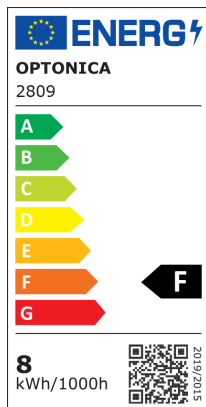

LED Панел За Външен Монтаж Кръгъл 8W

Мощност

8W

Цвят на светлината

Неутрална светлина

Stamps

Техническа Спецификация

Brand	Optonica	Instant On	0.1s
Product Code	DL8-A4	Material	Plastic
Power	8W	Operating Frequency	50-60 Hz
Energy Consumption	8 kWh/1000h	Temperature	-20°C / +40°C
Input voltage	AC220-240V	Life span	25 000 Hours
Flux	640 lm	Color Code	845
FLUX per watt	80lm/W	Body Color	White
IP	20	Mount Type	Ceiling
Dimmable	No	Lumen maintenance at end of service life	70%
Correlated Color Temperature	4500K	Size of product	φ270x102 mm
Light Color	Неутрална светлина	Size of package	280x280x100 mm
Wattage Equivalent	43W	Items per pack	1
EAN Code	3800156628090	Items per box	16
Energy Efficiency Label	F	Color Of The Shell	White
Beam angle	120°	Gross weight	0,585 kg
Power Factor	0.9	Net weight	0,440 kg
On/Off Cycles	25 000x	Warranty	2 Years